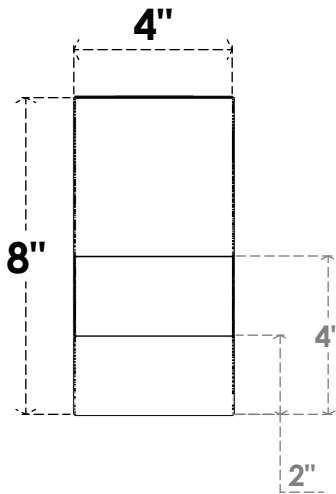

ITEM NUMBER: RFTURO040X08000X12000X008GRN00RCPR

4"W X 8"H X 12"L TIMBERTHANE ROUGH CEDAR GREENSBORO FAUX WOOD OPEN RAFTER TAIL, 8"L END, PRIMED TAN

SIDE PROFILE

FRONT PROFILE

ISOMETRIC

GENERATED DATE : 03/02/2023