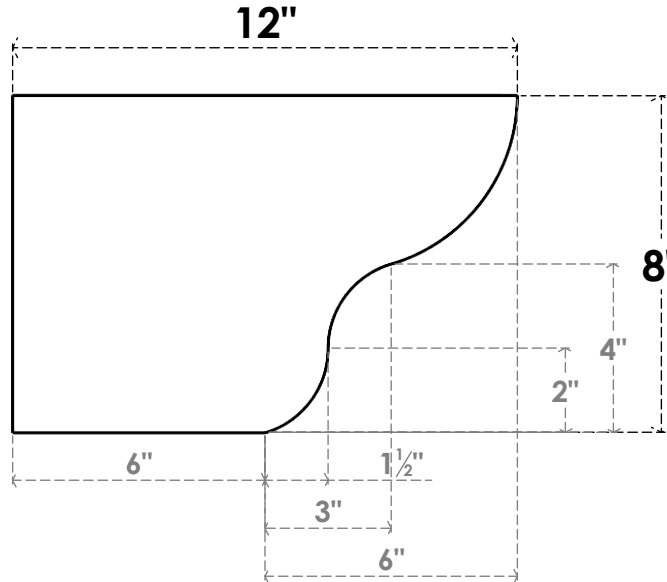

ITEM NUMBER: RFTURO040X08000X12000X008GRN00RCPR

4"W X 8"H X 12"L TIMBERTHANE ROUGH CEDAR GREENSBORO FAUX WOOD OPEN RAFTER TAIL, 8"L END, PRIMED TAN

SIDE PROFILE

FRONT PROFILE

ISOMETRIC

GENERATED DATE : 03/02/2023