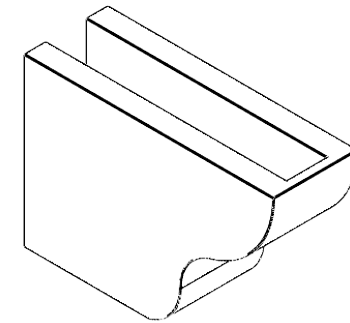

ITEM NUMBER: RFTURO040X08000X12000X008GRN00RCPR

4"W X 8"H X 12"L TIMBERTHANE ROUGH CEDAR GREENSBORO FAUX WOOD OPEN RAFTER TAIL, 8"L END, PRIMED TAN

SIDE PROFILE

FRONT PROFILE

ISOMETRIC

GENERATED DATE : 03/02/2023

EKENA MILLWORK
2300 WEST MAIN ST.
CLARKSVILLE, TX 75426
TOLL FREE: 866-607-0453
WWW.EKENAMILLWORK.COM

NOTES

1. INSTALLATION TO BE COMPLETED IN ACCORDANCE WITH MANUFACTURER'S SPECIFICATIONS.
2. DRAWING MAY NOT BE TO SCALE
3. THIS DRAWING IS INTENDED FOR DESIGN AND PLANNING PURPOSES ONLY.
4. ALL INFORMATION CONTAINED HEREIN WAS CURRENT AT THE TIME OF DEVELOPMENT BUT MUST BE REVIEWED AND APPROVED BY THE PRODUCT MANUFACTURER TO BE CONSIDERED ACCURATE.
5. TIMBERTHANE ARCHITECTURAL PRODUCTS ARE MADE FROM HIGH DENSITY URETHANE AND COME FACTORY PRIMED